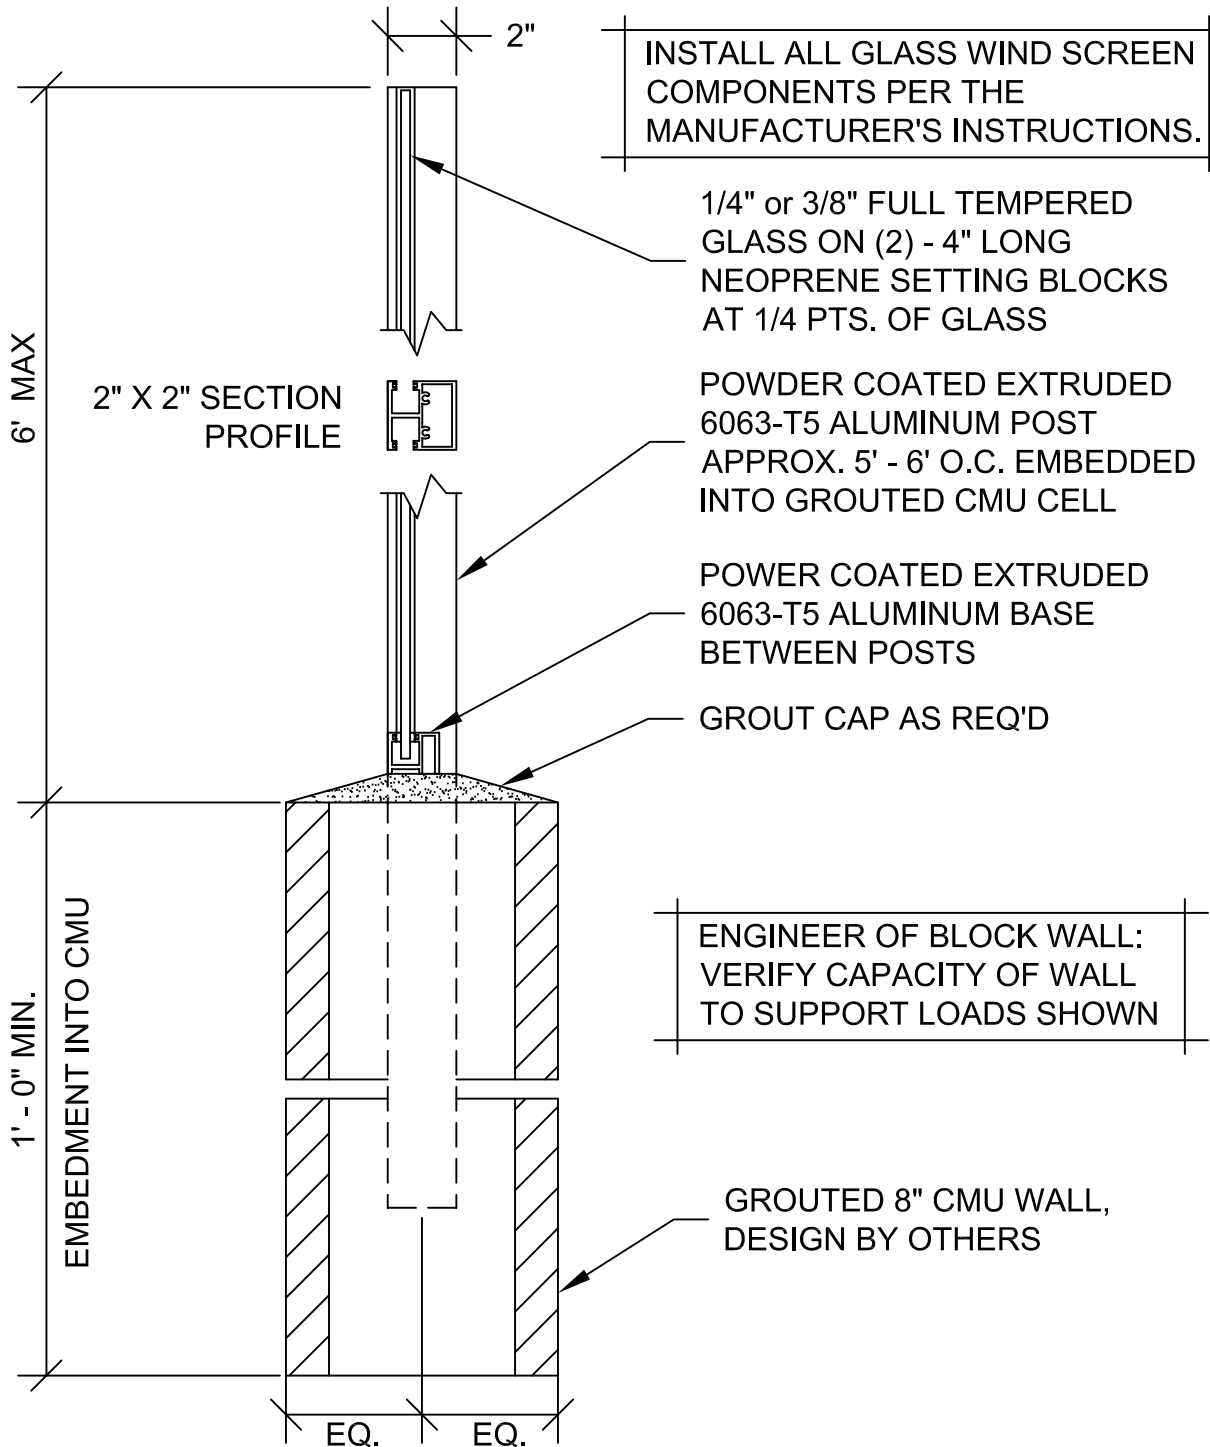

KINSLO®

GLASSWALL SYSTEMS

1533-A E. McFadden

Santa Ana, CA 92705

(714) 568-1598

(714) 568-1599 FAX

GLASSWALL SERIES