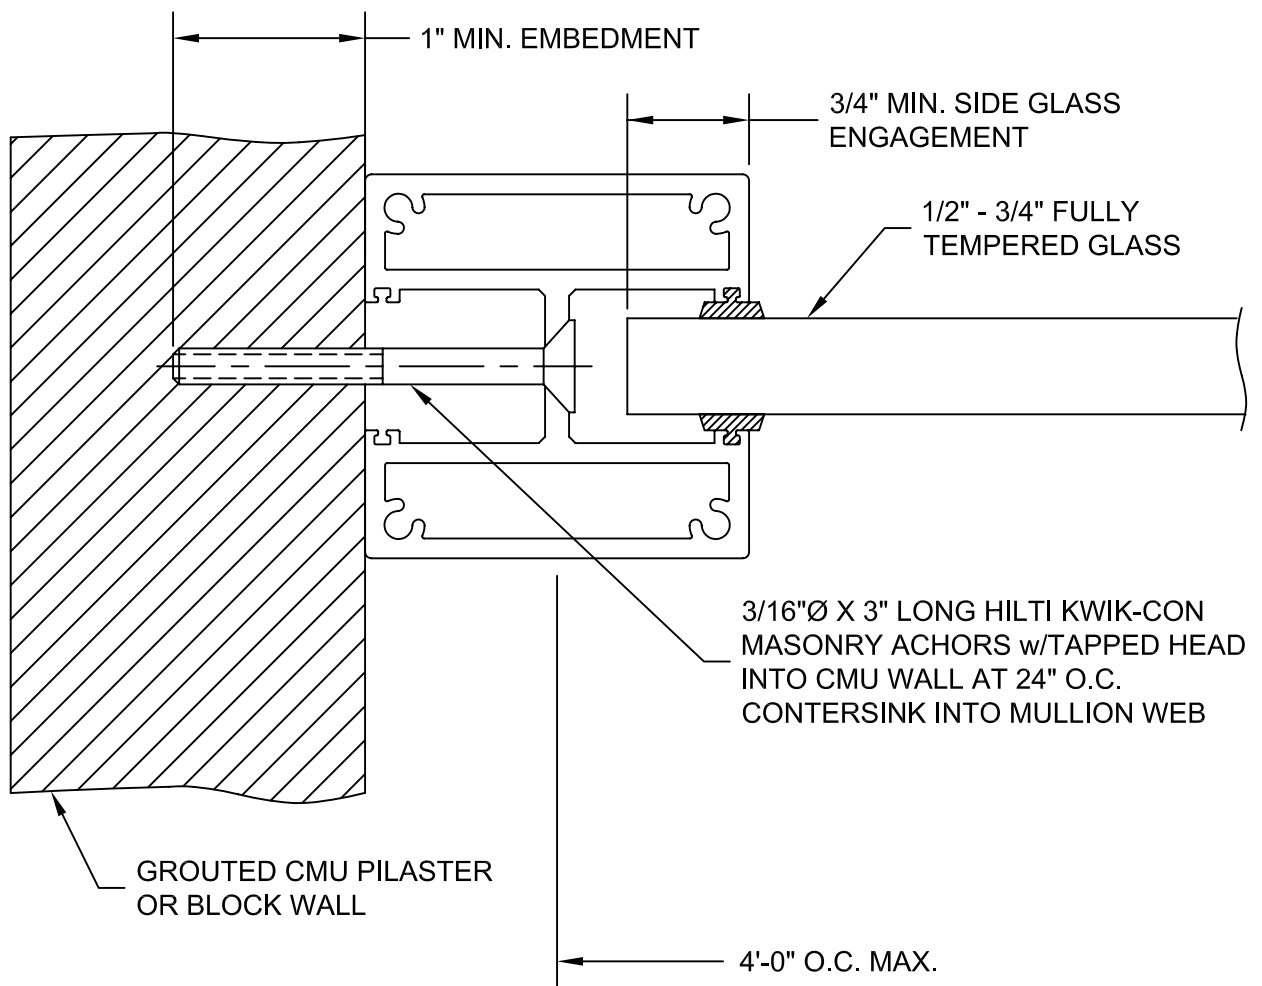

KINSLO®

GLASSWALL SYSTEMS

1533-A E. McFadden
Santa Ana, CA 92705
(714) 568-1598
(714) 568-1599 FAX

PILASTER DETAIL

HEAVY GLASS SOUND WALL